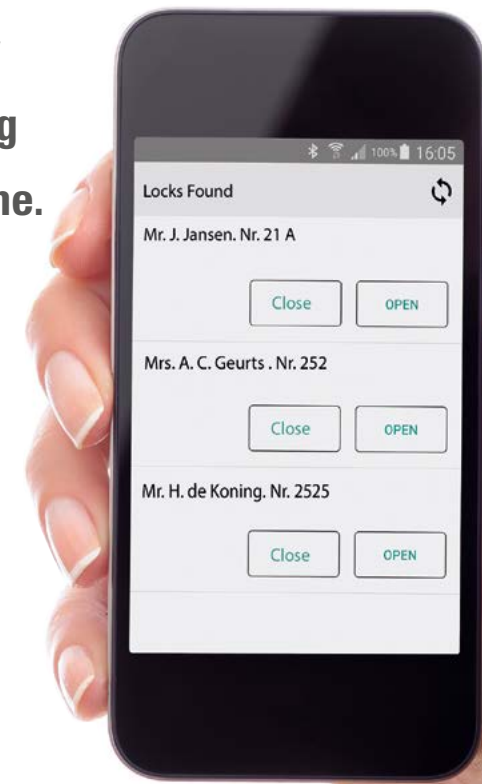

Turn each door into an intelligent door using the smart lock of Portier. Your conventional keys are now obsolete due to (un-)locking the door by your smartphone. Safe, easy and the possibilities are endless.

The Portier's remote control with three buttons can be used for multiple doors.

Live free The hustle and bustle using keys or chasing for spare keys is from the past. You operate the smart lock wireless. Just by beneficial app or remote control.

The Portier cylinder motor is suitable for almost any door with euro profile cylinder.

The operation is simple: by the accessible webpage you manage the access to your house fast and easy. On the smartphone a smart app is installed that arranges everything for you. You never lose overview, also not afterwards.